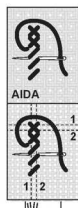

Border collie © beau2stitch
(Special design for Anna)

DMC  2/6

B5200	•	282
3866	~	82
842	人	119
841	>>	166
840	→	181
839	★	30
801	☾	14
762	☾	745
415	S	984
318	△	1057
414	△	910
317	△	1341
413	△	1411
3799	△	1535
310	■	1083

Total stitches:
9940

This pattern is the property of "beau2stitch". This pattern should only be used to make your cross-stitch work. It is forbidden to duplicate and distribute this pattern, on the internet or printed matter. **ABUSE BRINGS THE EXISTENCE OF "www.beau2stitch.com" IN DANGER!** Many embroidery fun.