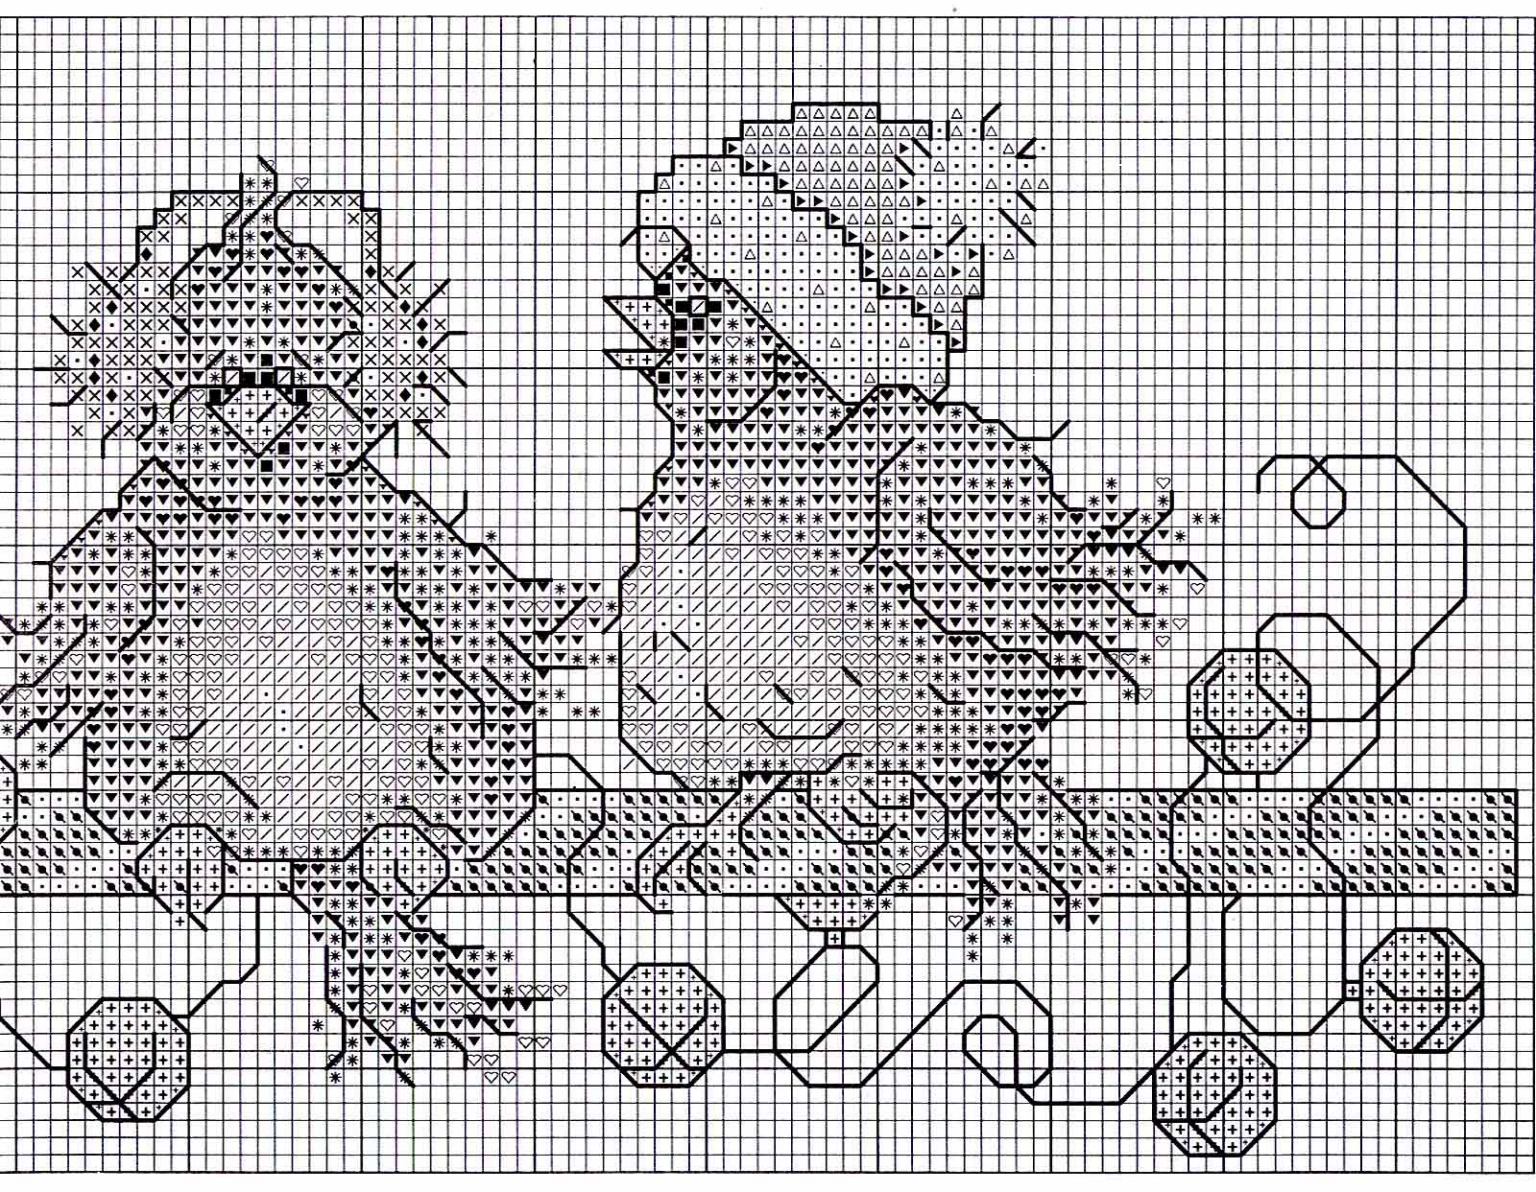

MATCH TO RIGHT SIDE HERE

MATCH TO LEFT SIDE HERE

#5473 COLOR KEY

CROSS STITCH With 2 Strands

 352 PEACH (3)

 351 PALE RED (4)

 350 LT. RED (7)

 666 RED (4)

 817 DK. RED (13)

 815 WINE (3)

 743 YELLOW (5)

 798 BLUE (1)

 703 LT. GREEN (1)

 700 GREEN (1)

 762 LT. GREY (1)

 318 GREY (1)

 340 LT. PURPLE (1)

 333 PURPLE (1)

 964 LT. AQUA (2)

 958 AQUA (1)

 WHITE

 BLACK