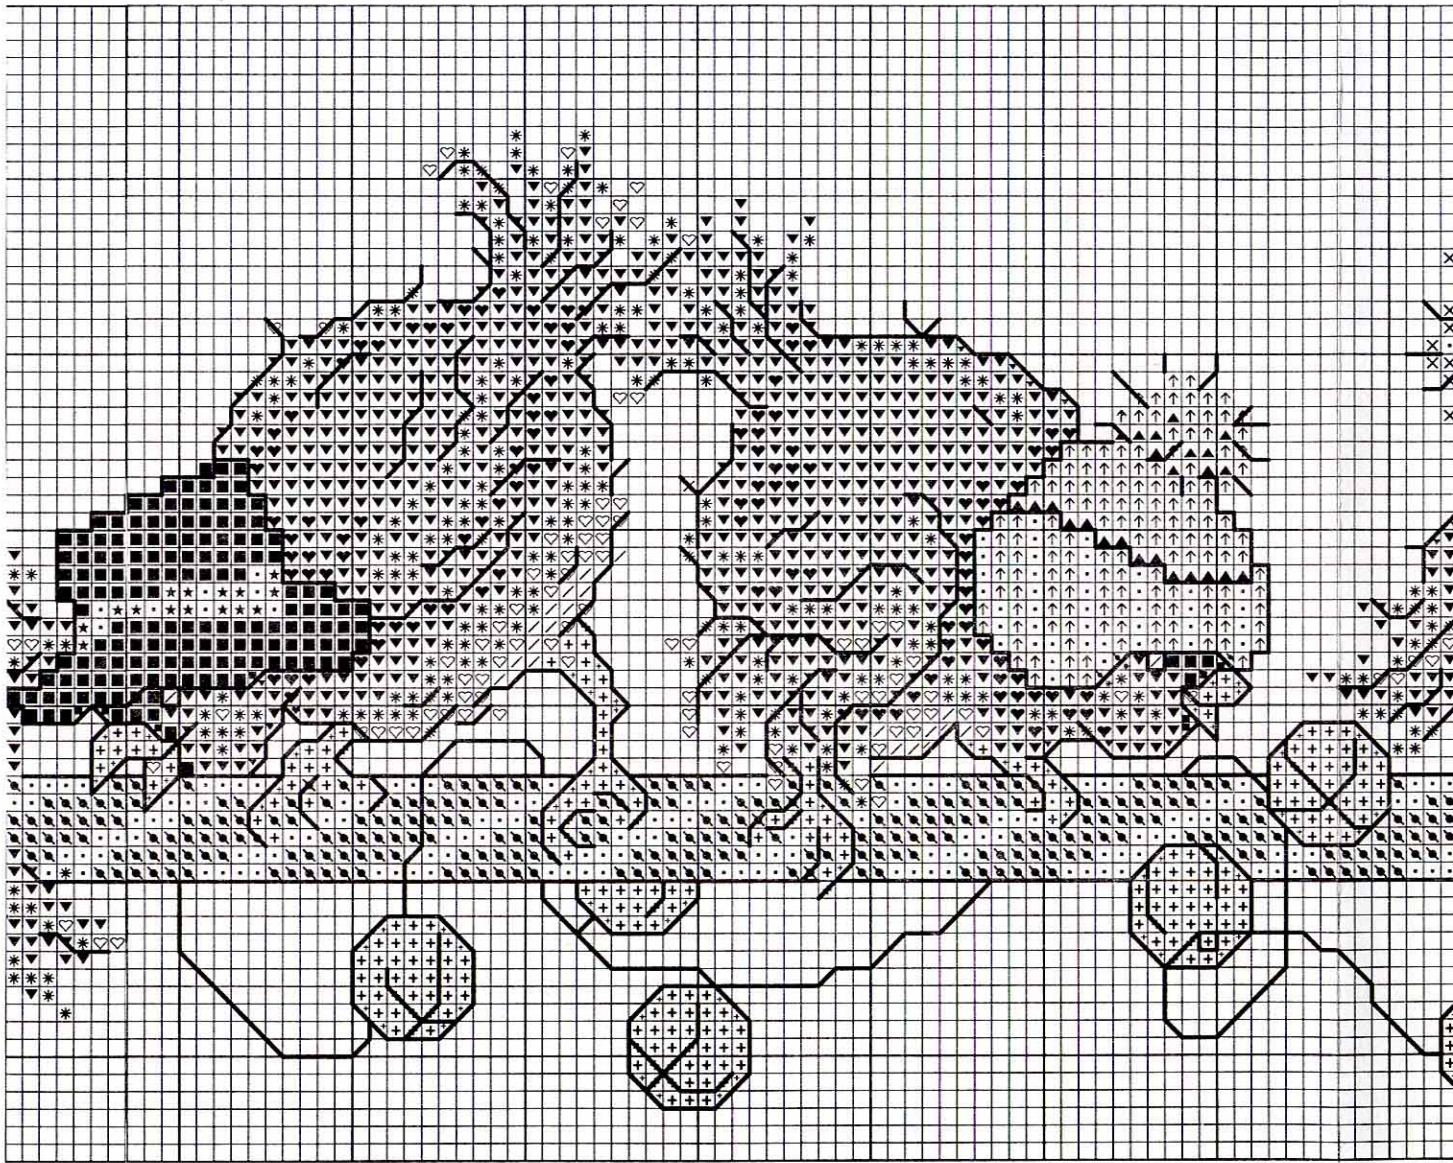

MATCH TO RIGHT SIDE HERE

MATCH TO LEFT SIDE HERE

#5473 COLOR KEY

CROSS STITCH With 2 Strands

 352 PEACH (3)

 351 PALE RED (4)

 350 LT. RED (7)

 666 RED (4)

 817 DK. RED (13)

 815 WINE (3)

 743 YELLOW (5)

 798 BLUE (1)

 703 LT. GREEN (1)

 700 GREEN (1)

 762 LT. GREY (1)

 318 GREY (1)

 340 LT. PURPLE (1)

 333 PURPLE (1)

 964 LT. AQUA (2)

 958 AQUA (1)

 WHITE

 BLACK