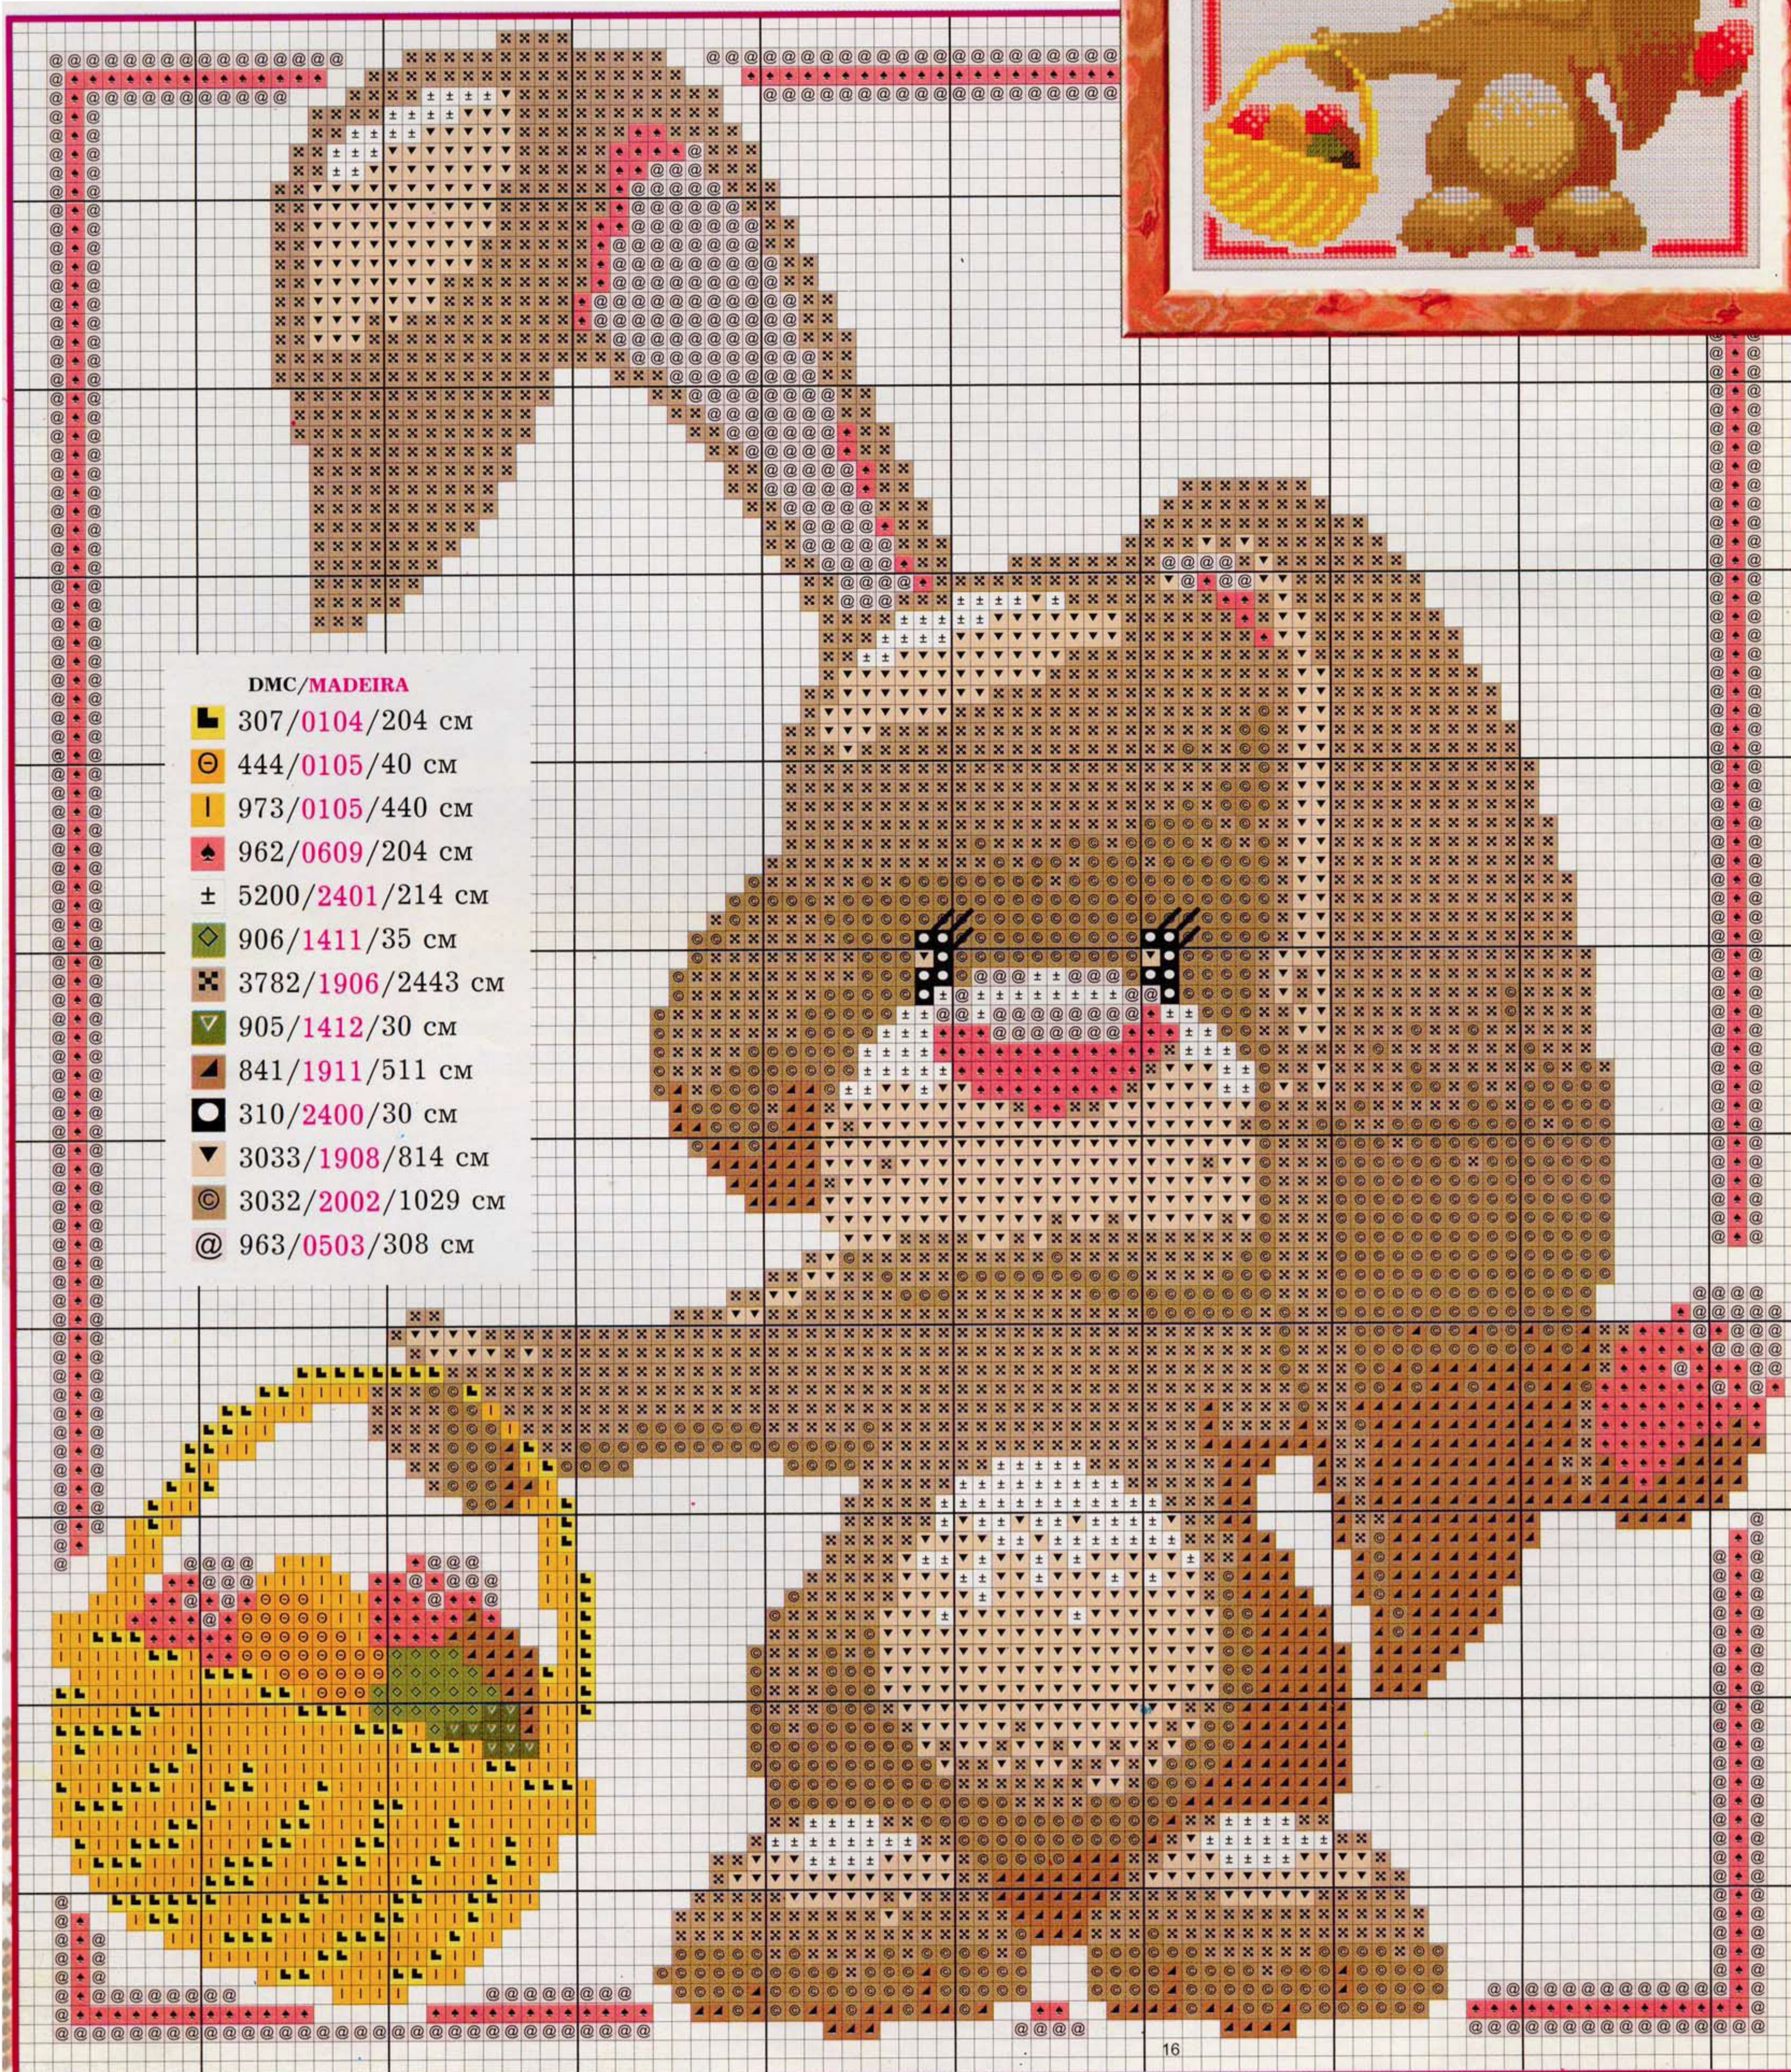

www.bordadopontocruz.com.br

- DMC/MADEIRA**
- 307/0104/204 CM
 - ⊙ 444/0105/40 CM
 - ▮ 973/0105/440 CM
 - ♠ 962/0609/204 CM
 - ± 5200/2401/214 CM
 - ◇ 906/1411/35 CM
 - ⊗ 3782/1906/2443 CM
 - ▽ 905/1412/30 CM
 - ▲ 841/1911/511 CM
 - 310/2400/30 CM
 - ▼ 3033/1908/814 CM
 - ◎ 3032/2002/1029 CM
 - @ 963/0503/308 CM