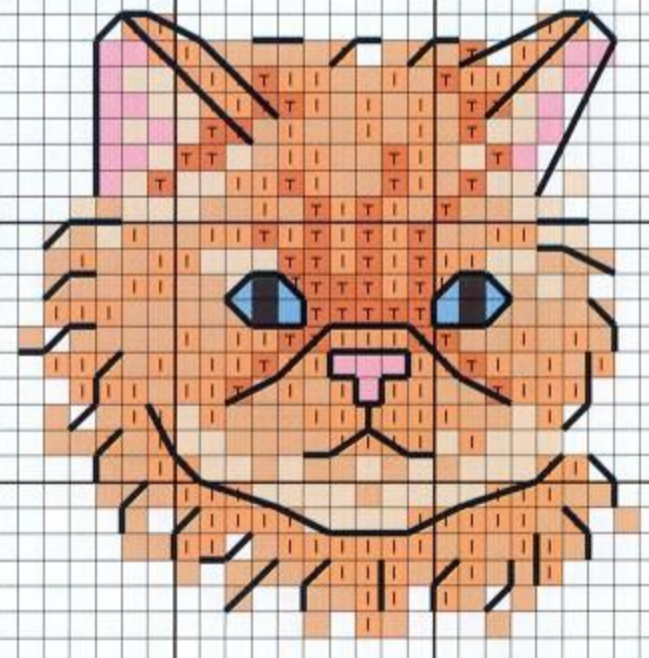

RED POINT EXOTIC SHORTHAIR (right)
3770
945
402
T 3776
799
3371
761
Backstitch:
— 3371