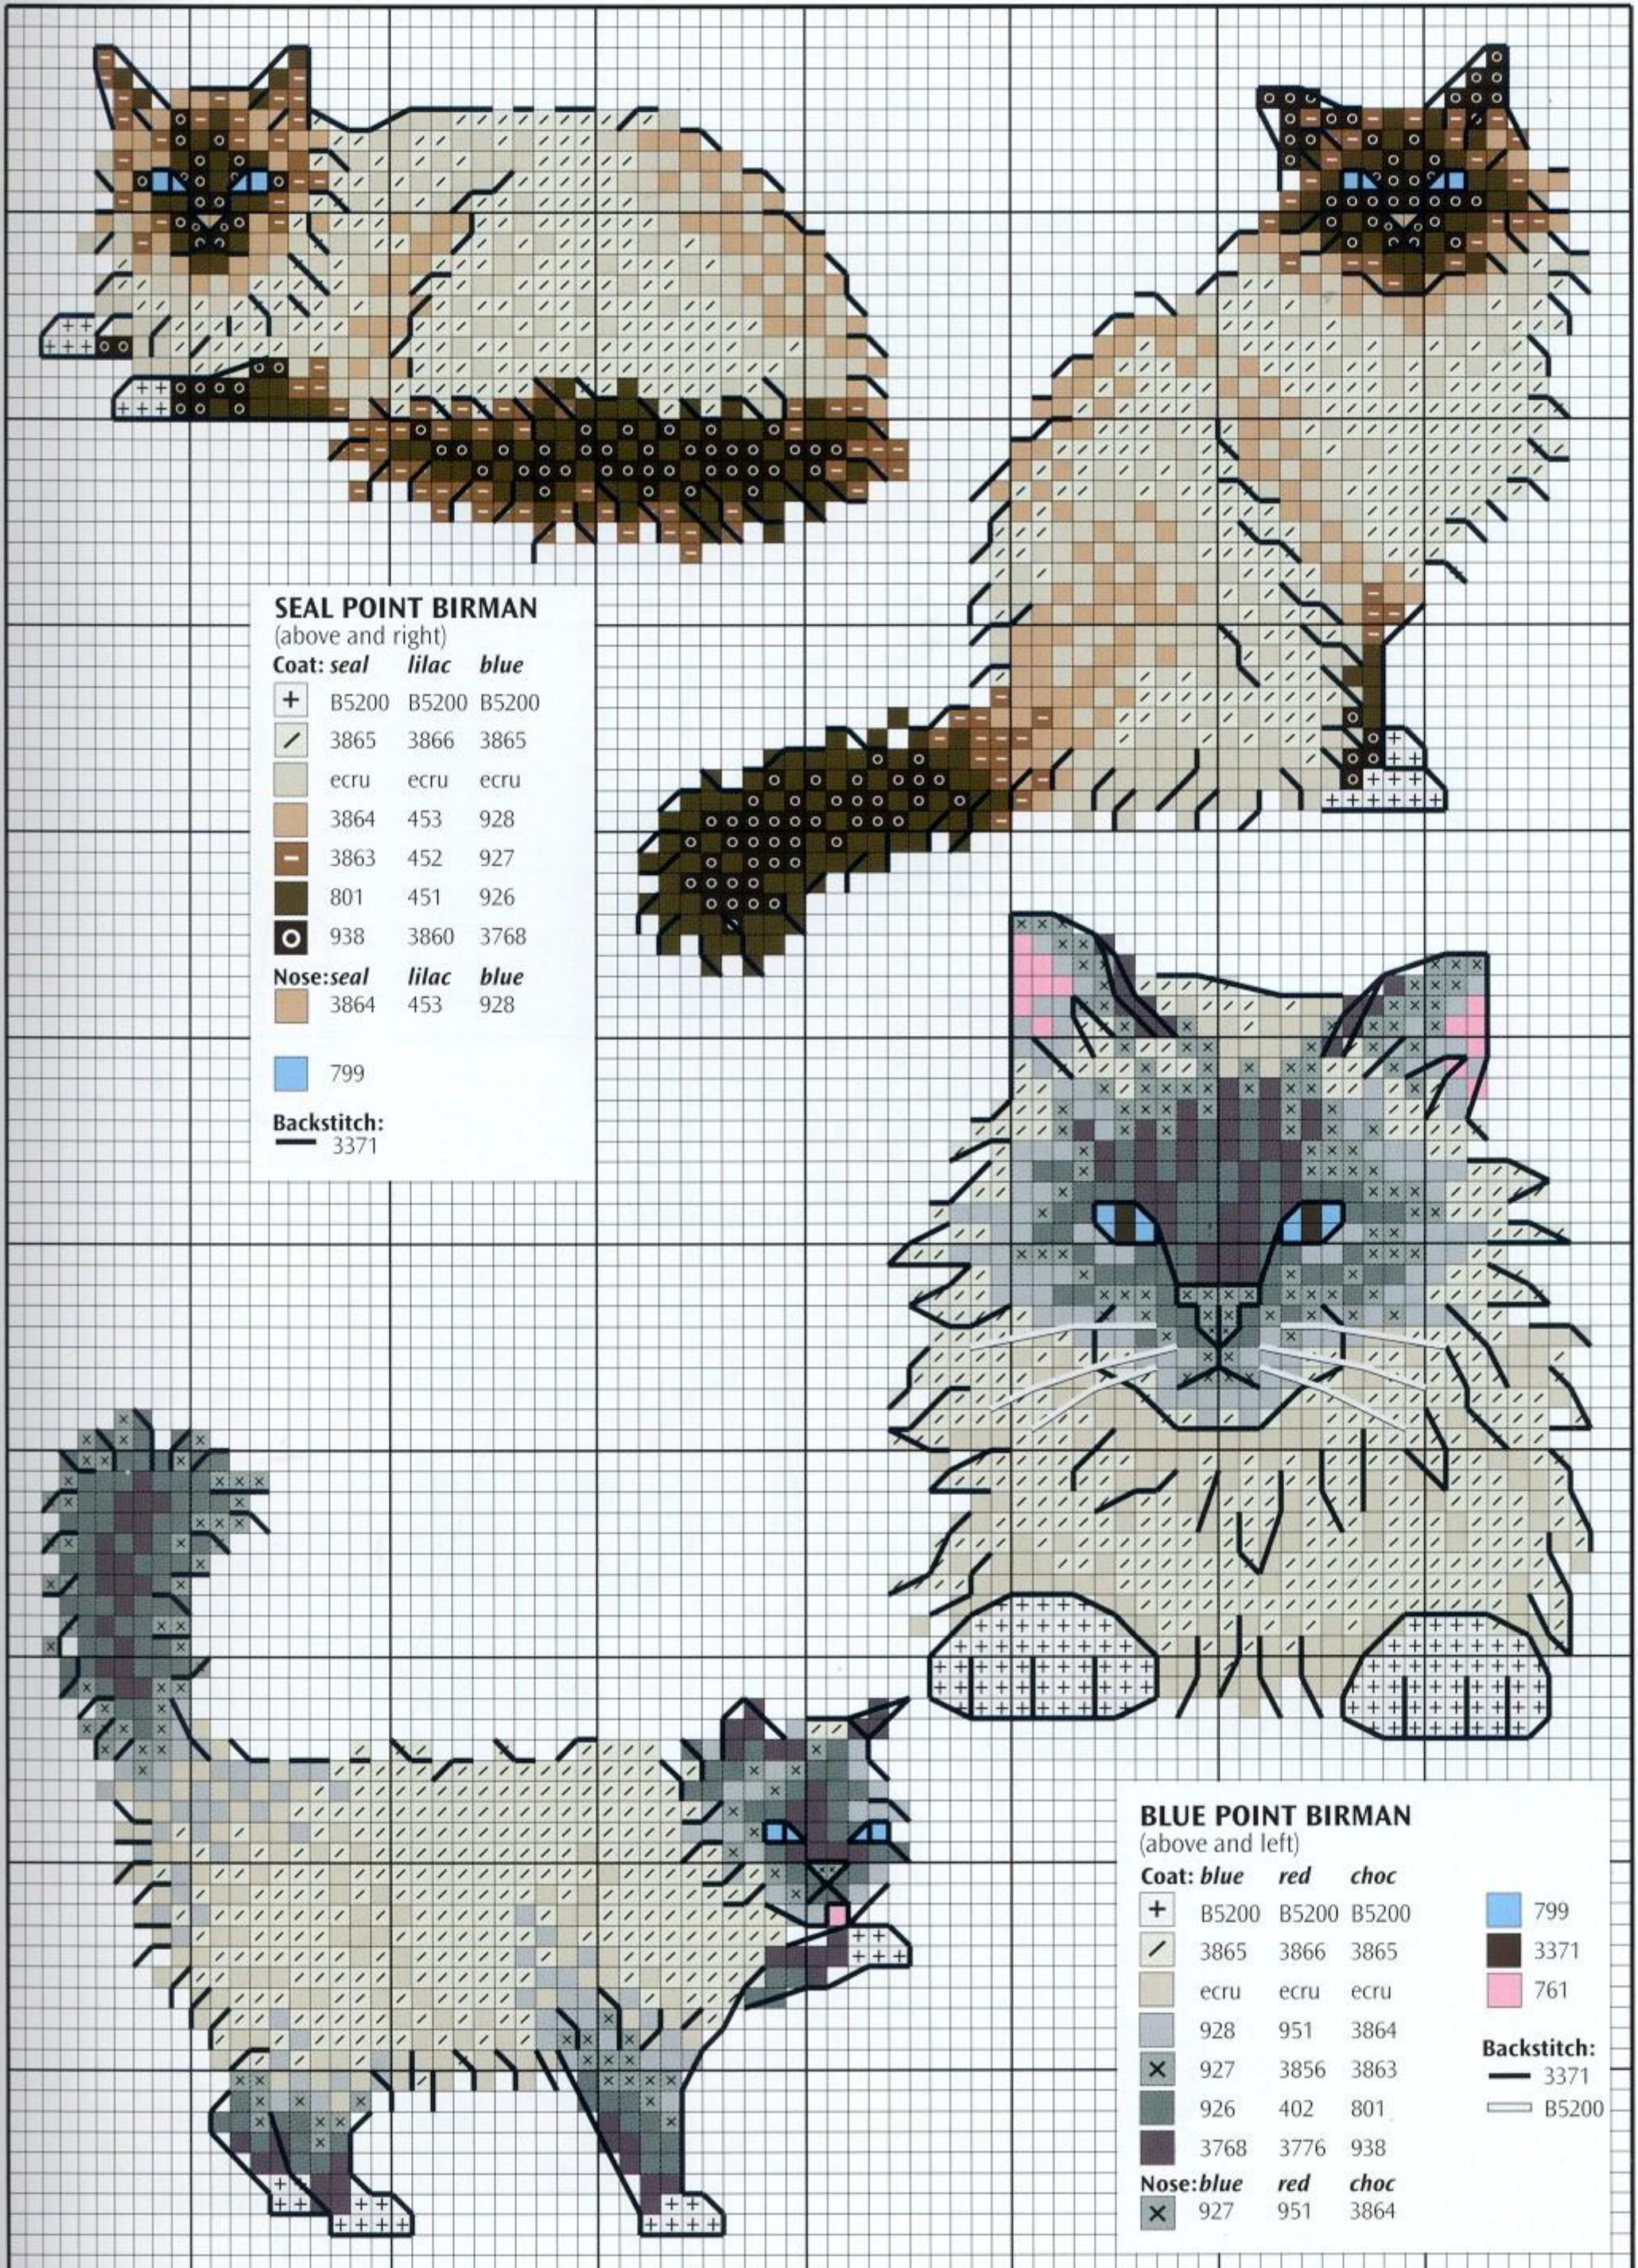

The Birman is the sacred temple cat of Burma, with distinctive white feet and a gentle, loving nature.

SEAL POINT BIRMAN

(above and right)

Coat: *seal* *lilac* *blue*

+	B5200	B5200	B5200
/	3865	3866	3865
	ecru	ecru	ecru
	3864	453	928
-	3863	452	927
	801	451	926
o	938	3860	3768
Nose: <i>seal</i> <i>lilac</i> <i>blue</i>			
	3864	453	928

799

Backstitch:
3371

BLUE POINT BIRMAN

(above and left)

Coat: *blue* *red* *choc*

+	B5200	B5200	B5200	799
/	3865	3866	3865	3371
	ecru	ecru	ecru	761
	928	951	3864	
x	927	3856	3863	
	926	402	801	
	3768	3776	938	
Nose: <i>blue</i> <i>red</i> <i>choc</i>				
x	927	951	3864	

Backstitch:
3371
B5200