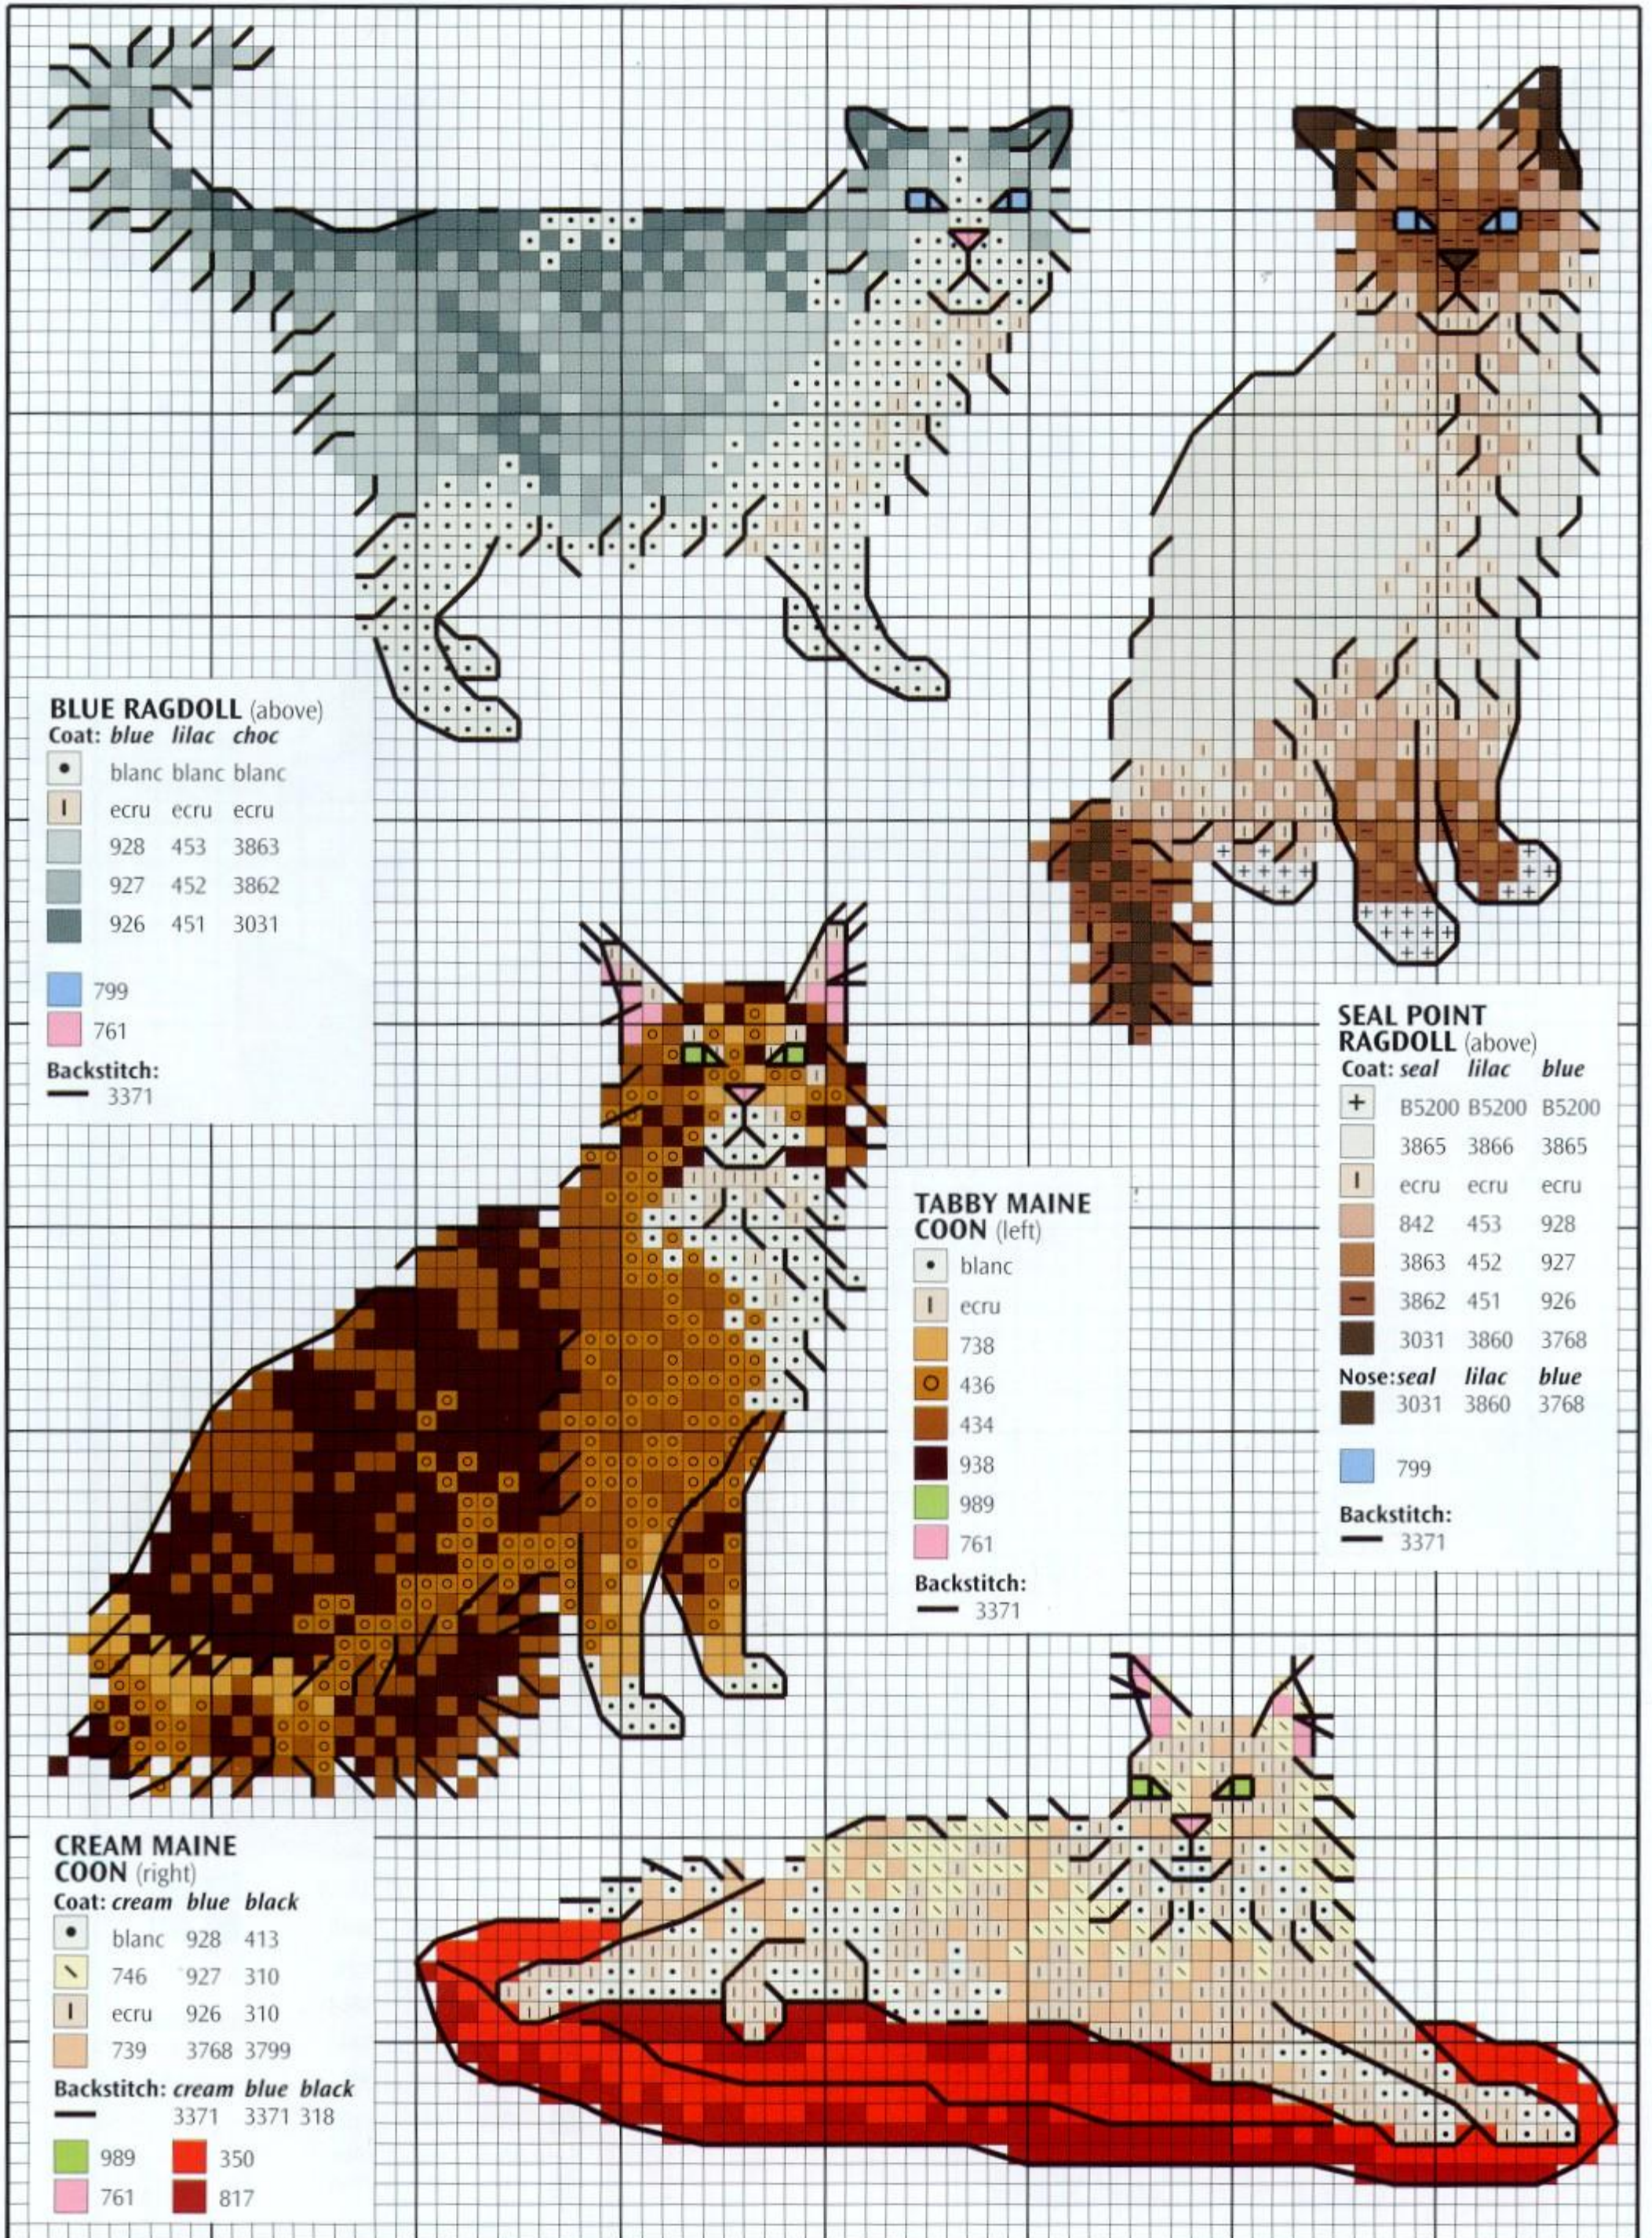

The Maine Coon is a gentle giant with feathered lynx-like ears and is a skilful hunter.