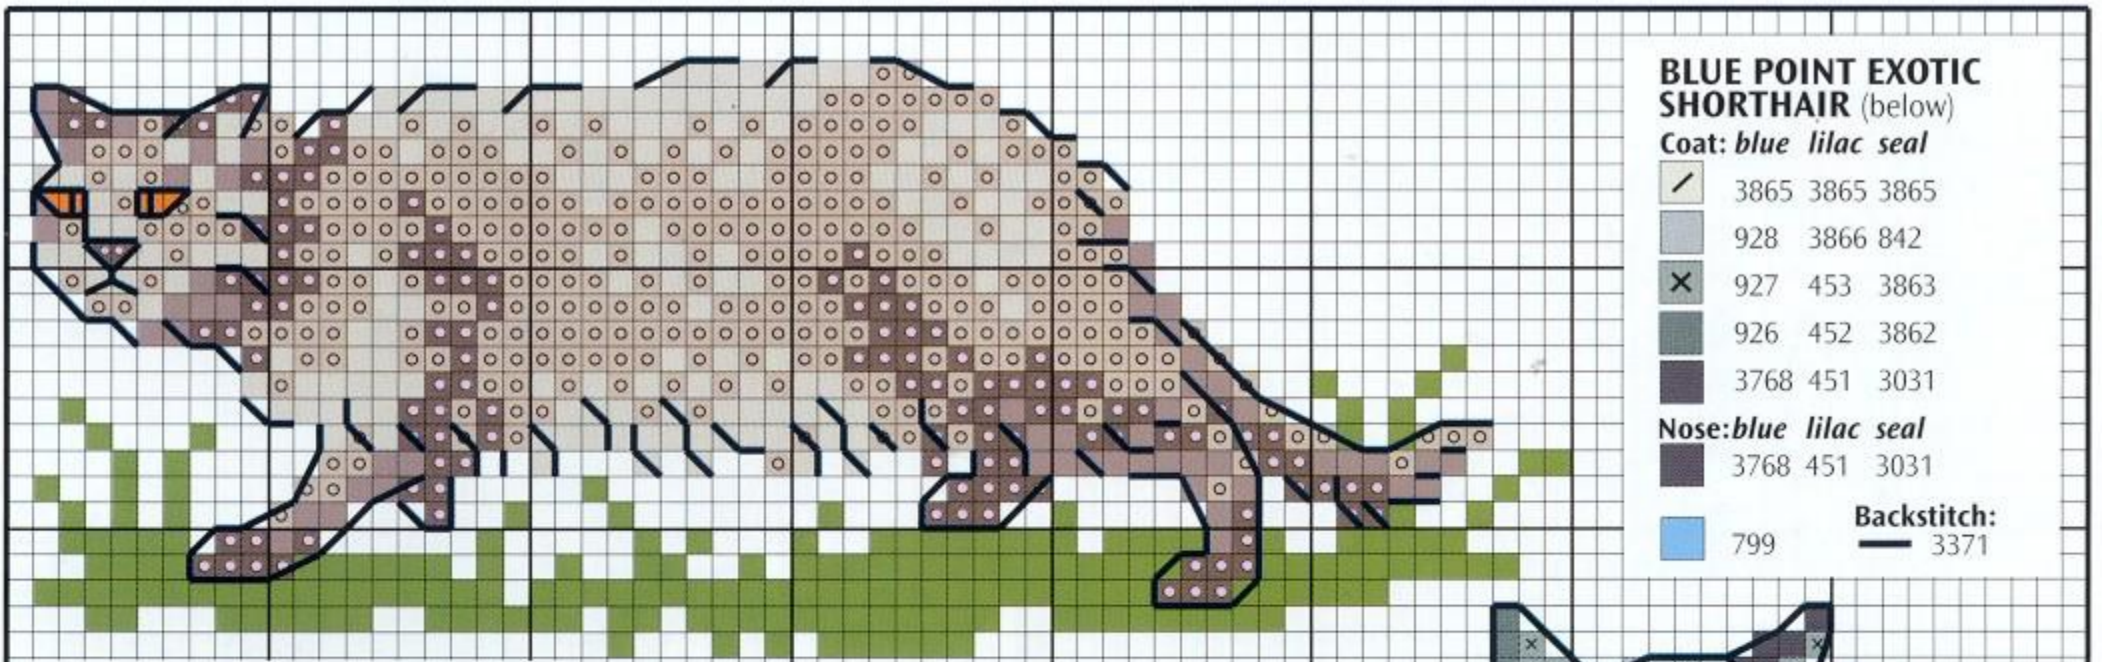

3865	3866	928	3863
746	453	927	3862
ecru	452	926	3031
739	451	3768	938

Nose: *cream lilac blue brown*

761	3862	535	3862
-----	------	-----	------

989

3863

156

3752

Backstitch: 3371

The Exotic Shorthair is as dignified as its ancestor, the Persian, but with a lively, playful side.

**BLUE POINT EXOTIC SHORTHAIR** (below)  
 Coat: *blue lilac seal*  
 / 3865 3865 3865  
 928 3866 842  
 X 927 453 3863  
 926 452 3862  
 3768 451 3031  
 Nose: *blue lilac seal*  
 3768 451 3031  
 Backstitch:  
 799 — 3371

The domestic cat of America, the American Shorthair probably arrived with the Pilgrim Fathers.

**SILVER TABBY AMERICAN SHORTHAIR**  
(below and left)

	762		989
	415		761
	414		
	413	<b>Backstitch:</b>	
			3371