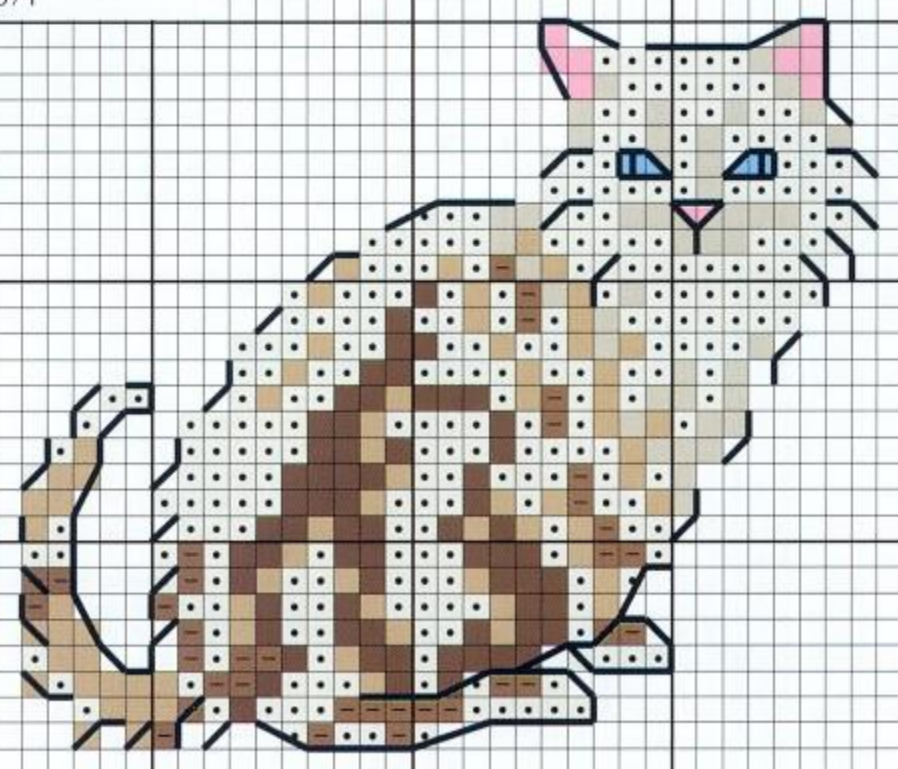

TORTOISESHELL (above)
• blanc
945
402
801
310
976
761
Backstitch:
— 3371

TABBY (right)
• blanc
ecru
3033
3782
3790
799
761
Backstitch:
— 3371