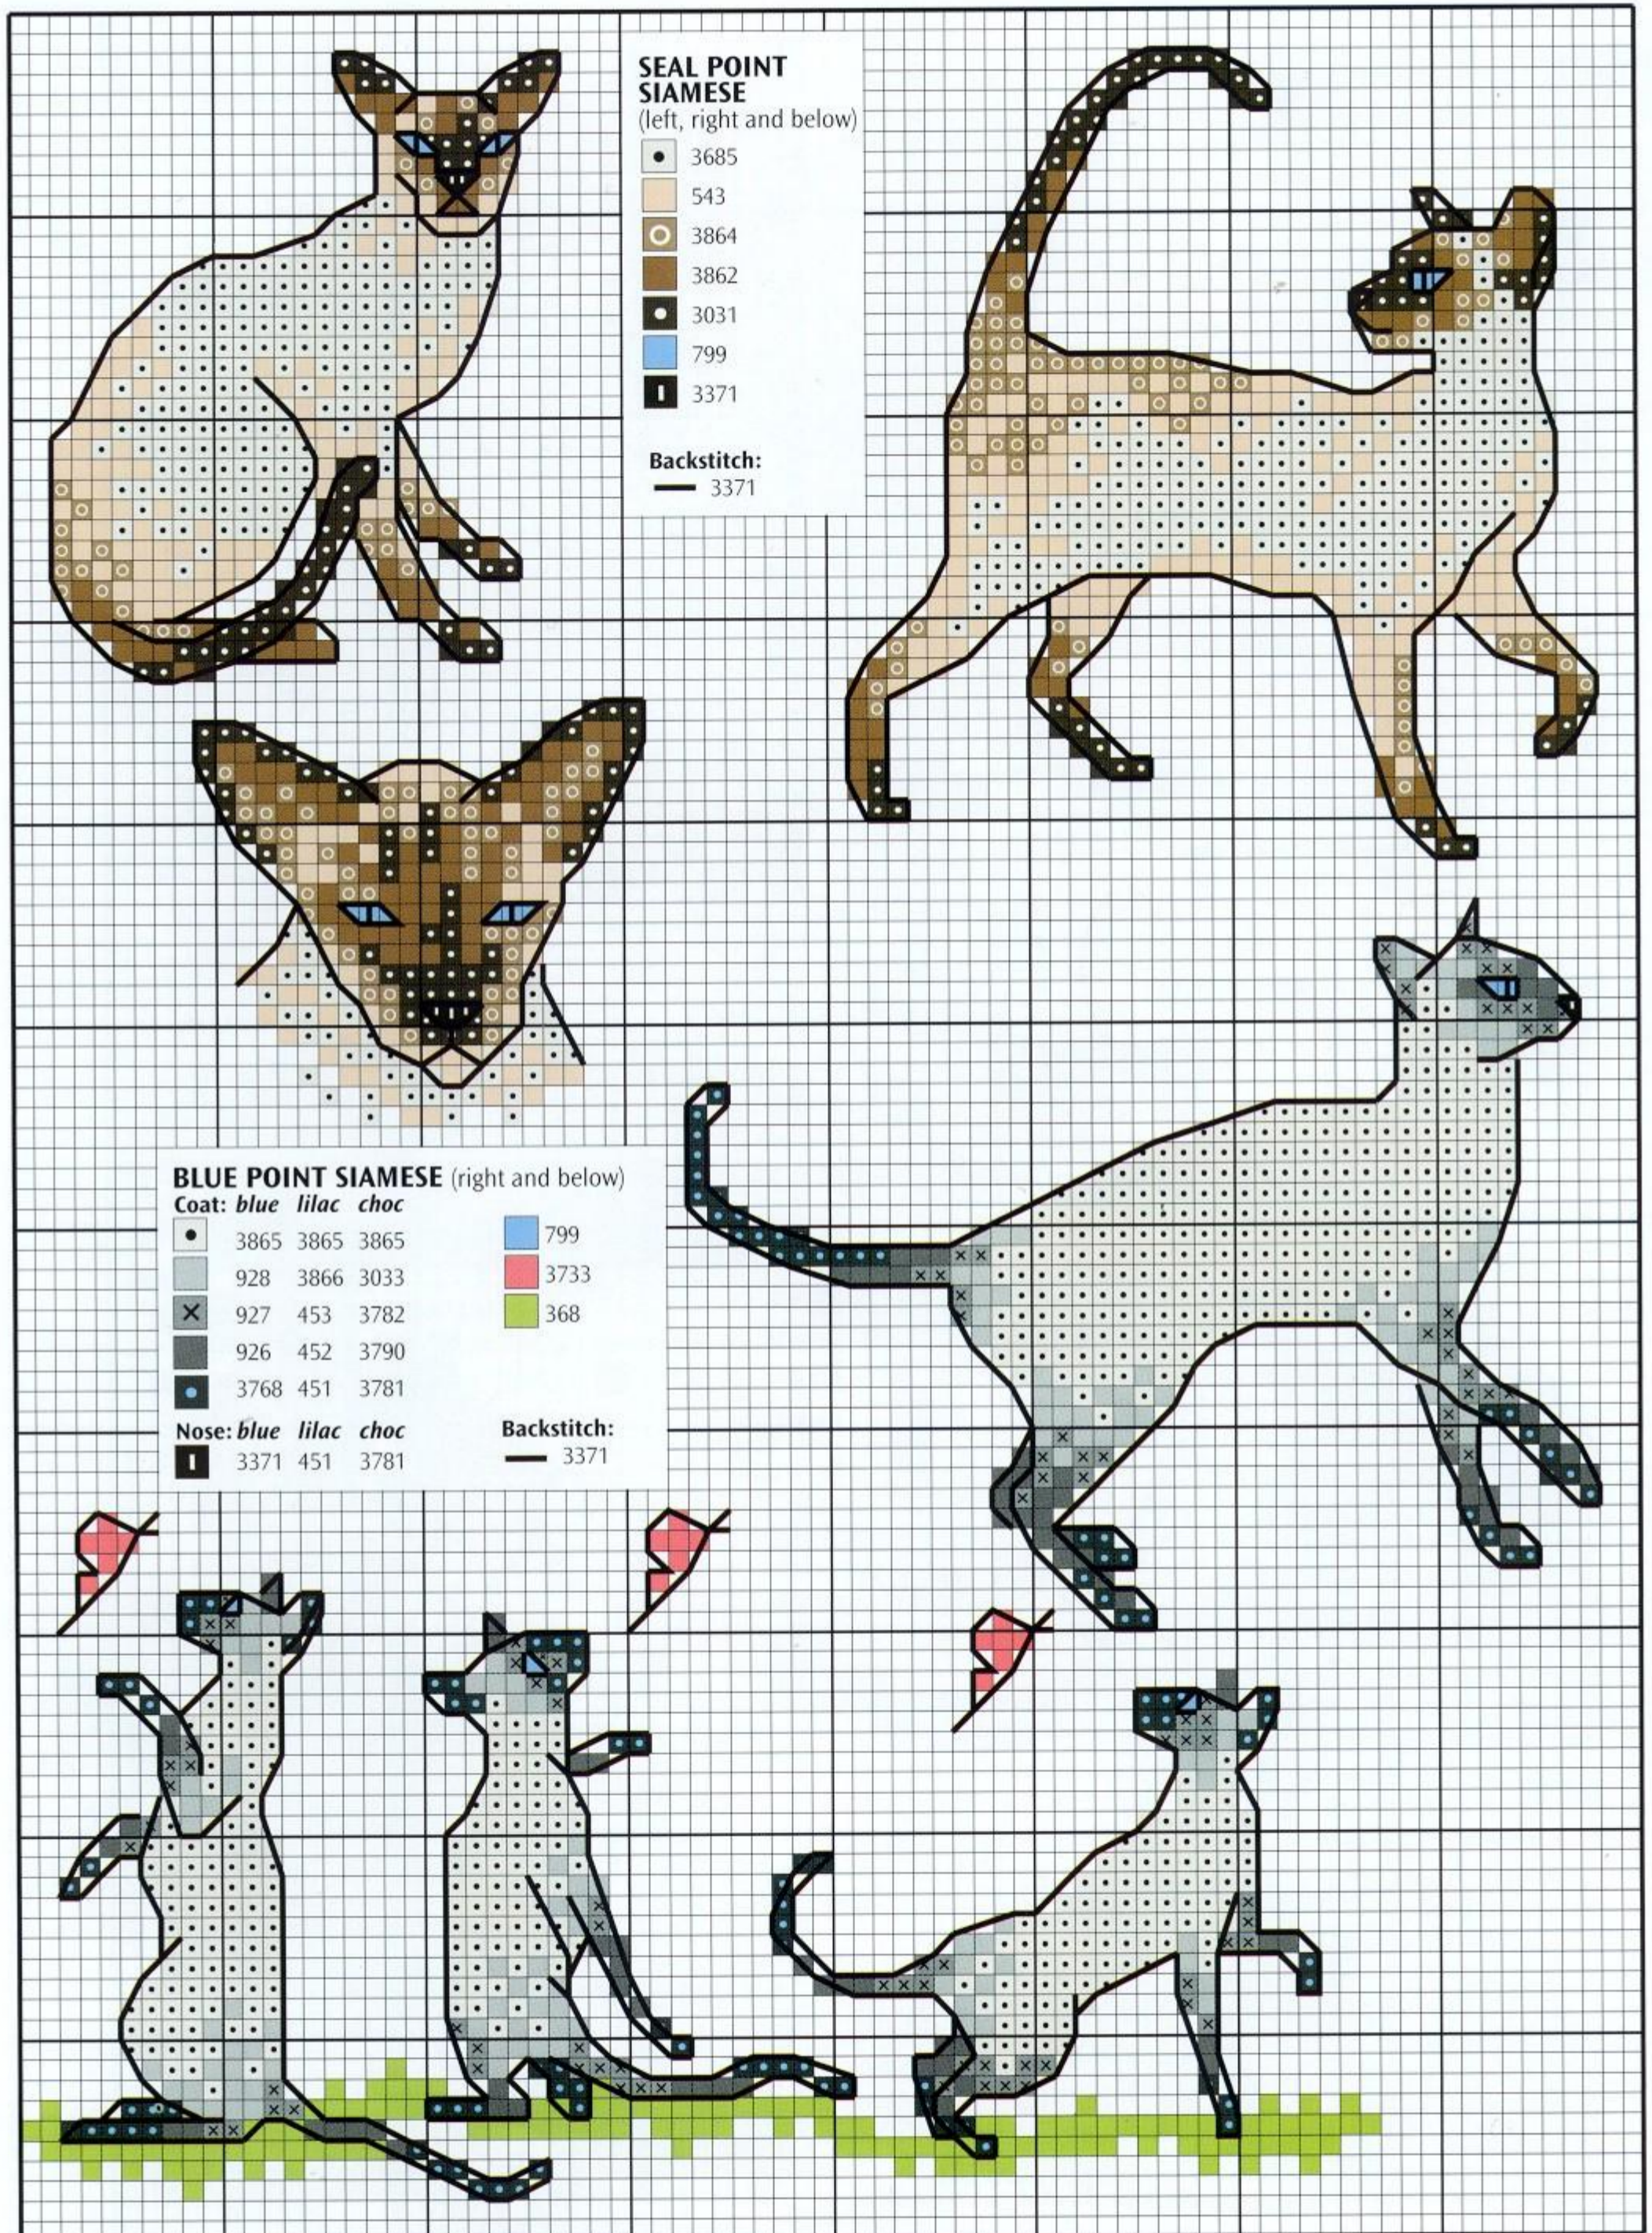

The Siamese, also called the Royal Cat of Siam, is a friendly, chatty cat with the most to say.