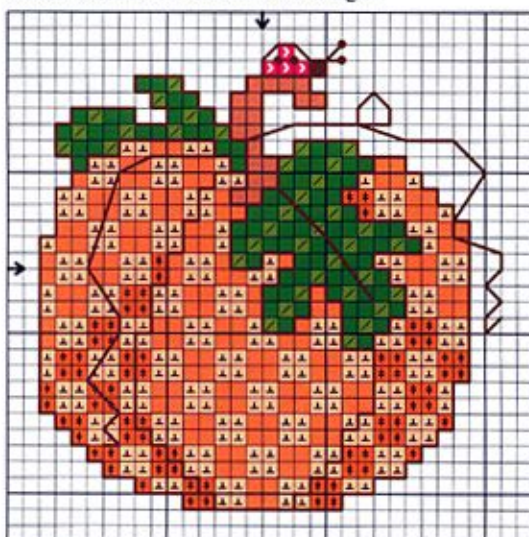

Apple coaster (as shown on page 61)

Stitch Count: 27 width x 29 length

Cherries coaster (as shown on page 61)

Stitch Count: 30 width x 28 length

Watermelon jar cover (as shown on page 60)

Stitch Count: 25 width x 28 length

Pear coaster (as shown on page 60)

Stitch Count: 26 width x 27 length

Pumpkin jar cover (as shown on page 61)

Stitch Count: 29 width x 29 length

Carrots jar cover (as shown on page 61)

Stitch Count: 25 width x 29 length