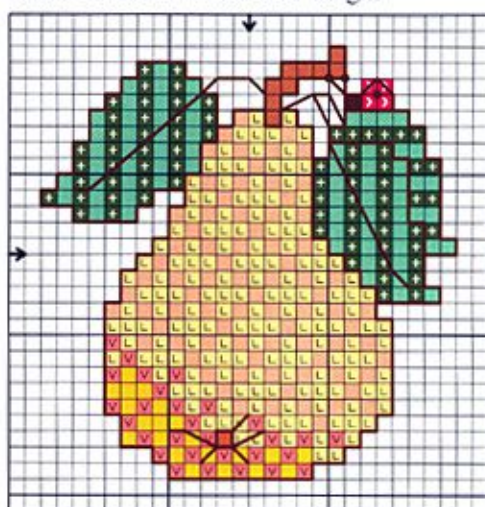

Apple coaster (as shown on page 61)

Stitch Count: 27 width x 29 length

Cherries coaster (as shown on page 61)

Stitch Count: 30 width x 28 length

Watermelon jar cover (as shown on page 60)

Stitch Count: 25 width x 28 length

Pear coaster (as shown on page 60)

Stitch Count: 26 width x 27 length

Pumpkin jar cover (as shown on page 61)

Stitch Count: 29 width x 29 length

Carrots jar cover (as shown on page 61)

Stitch Count: 25 width x 29 length