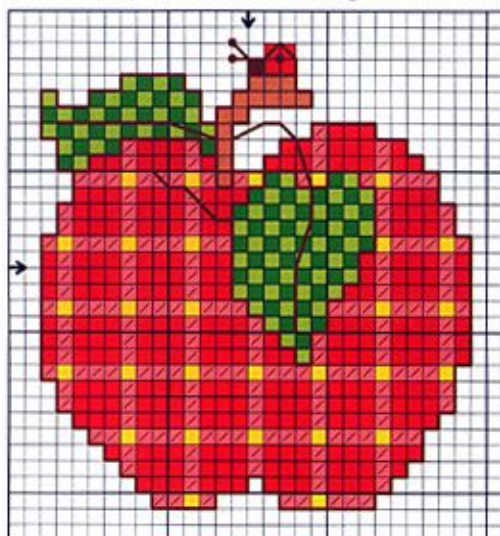

Apple coaster (as shown on page 61)

Stitch Count: 27 width x 29 length

Cherries coaster (as shown on page 61)

Stitch Count: 30 width x 28 length

Watermelon jar cover (as shown on page 60)

Stitch Count: 25 width x 28 length

Pear coaster (as shown on page 60)

Stitch Count: 26 width x 27 length

Pumpkin jar cover (as shown on page 61)

Stitch Count: 29 width x 29 length

Carrots jar cover (as shown on page 61)

Stitch Count: 25 width x 29 length