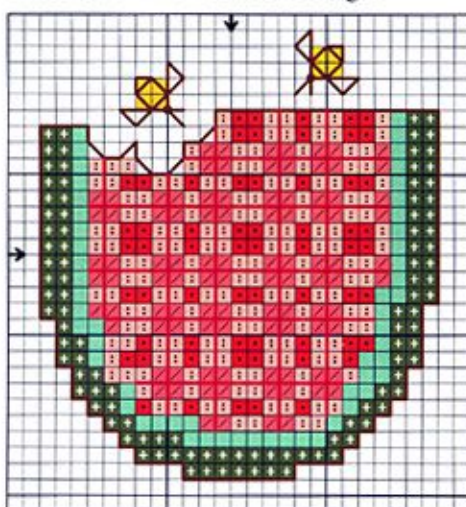

Apple coaster (as shown on page 61)

Stitch Count: 27 width x 29 length

Cherries coaster (as shown on page 61)

Stitch Count: 30 width x 28 length

Watermelon jar cover (as shown on page 60)

Stitch Count: 25 width x 28 length

Pear coaster (as shown on page 60)

Stitch Count: 26 width x 27 length

Pumpkin jar cover (as shown on page 61)

Stitch Count: 29 width x 29 length

Carrots jar cover (as shown on page 61)

Stitch Count: 25 width x 29 length