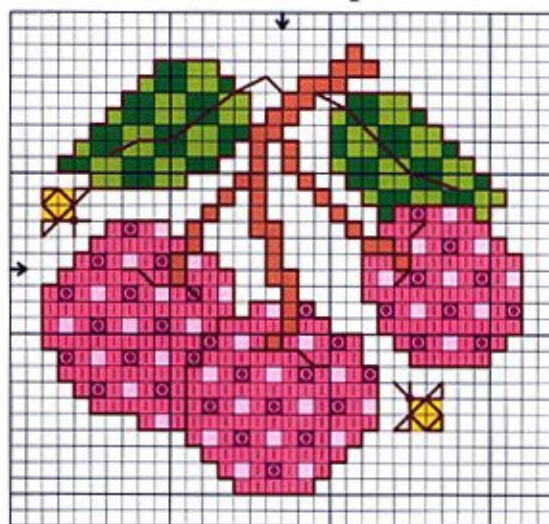

Apple coaster (as shown on page 61)

Stitch Count: 27 width x 29 length

Cherries coaster (as shown on page 61)

Stitch Count: 30 width x 28 length

Watermelon jar cover (as shown on page 60)

Stitch Count: 25 width x 28 length

Pear coaster (as shown on page 60)

Stitch Count: 26 width x 27 length

Pumpkin jar cover (as shown on page 61)

Stitch Count: 29 width x 29 length

Carrots jar cover (as shown on page 61)

Stitch Count: 25 width x 29 length