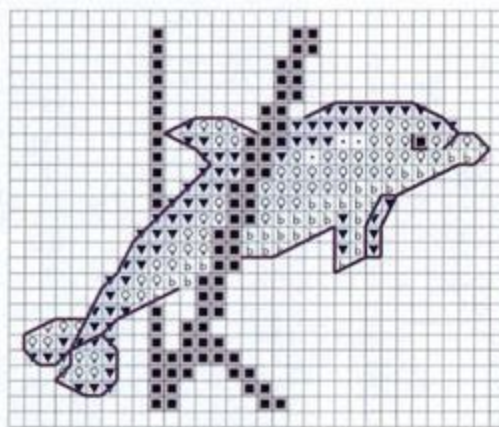

Perfect GIFTS

Stitch these designs for anyone you know. With so many fans of these finned friends they'll be ideal for adults and children, and both male and female friends or relatives.

DOLPHIN ABC KEY

DMC Anchor Madeira

★ Cross stitch in two strands

blanc	1	2401	• •	white
162	9159	1101	b b	very light blue
803	148	1007	■ ■	dark blue
813	161	1013	▼ ▼	blue
827	160	0908	◊ ◊	light blue

★ Backstitch in one strand

803	148	1007	—	dark blue
-----	-----	------	---	-----------

This design was stitched using DMC stranded cotton.