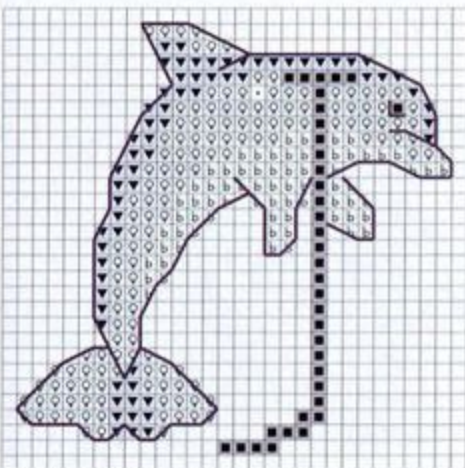

Perfect GIFTS

Stitch these designs for anyone you know. With so many fans of these finned friends they'll be ideal for adults and children, and both male and female friends or relatives.

DOLPHIN ABC KEY

DMC Anchor Madeira

★ Cross stitch in two strands

blanc	1	2401	• •	white
162	9159	1101	b b	very light blue
803	148	1007	■ ■	dark blue
813	161	1013	▼ ▼	blue
827	160	0908	◊ ◊	light blue

★ Backstitch in one strand

803	148	1007	—	dark blue
-----	-----	------	---	-----------

This design was stitched using DMC stranded cotton.